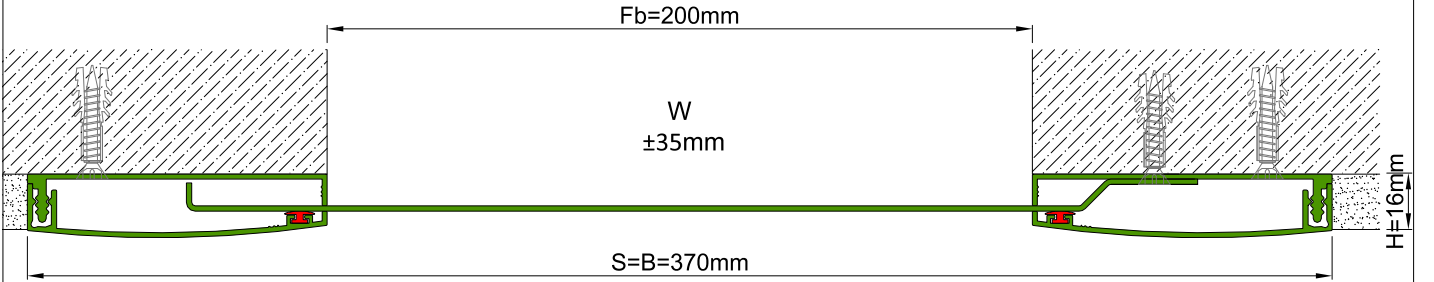

AS A155 profile is designed for wall & ceiling applications at indoor areas as well as exterior wall applications. It functions as a seismic profile and gives a decorative aspect with invisible screwing system. Base frames of the profile are fixed on the surface at both sides and the movable center plate meets the displacements. It can be used as surface or flush mounted. EPDM Cord placed between cover and center plates tighten the plates and eliminate metal stroking noise. For exterior applications, please inform Asteknik before placing an order.

**SEISMIC**

\* Visuals are representative and the profile configuration may differ depending on the characteristics requested.

LOCATION	MODEL	GAP (Fb) mm	HEIGHT (H) MM	OVERALL WIDTH (B) mm	VISIBLE WIDTH (S) mm	MOVEMENT (W) mm	LOAD CAPACITY	STANDARD LENGTH (mt)
Wall to Wall	AS A155L-050	50	16	220	220	+70/-50	N/A	3
	AS A155-050	50	16	220	220	+70/-50	N/A	3
	AS A155L-080	80	16	250	250	+70/-75	N/A	3
	AS A155L-100	100	16	270	270	+70/-75	N/A	3
	AS A155-100	100	16	270	270	+70/-75	N/A	3
	AS A155L-150	150	16	320	320	±35	N/A	3
	AS A155-150	150	16	320	320	+70/-75	N/A	3
	AS A155L-200	200	16	370	370	±35	N/A	3
	AS A155L-250	250	16	420	420	±35	N/A	3
	AS A155L-300	300	16	470	470	±35	N/A	3

Note: Please ask for different sizes  
 AS A155L series' center plates are manufactured from aluminum sheet

 AS A155L 200  
 H16V

 AS A155 200  
 H16K

Profil No Profile Number	AS A155L 200	AS A155 200K
Fb (mm)	200	200
H (mm) yaklaşık approx.	16	16
W± (mm) yaklaşık approx.	±35	±35
Renk Color	Alüminyum Orta ve Üst Kapak: Elokssallı, Alüminyum Bağlantı Elemanı: Natürel, Fitiller: Siyah Aluminum Center and Cover Plate: Anodised, Aluminum Base Frame: Natural, Inserts: Black	
Malzeme Material	Alüminyum, EPDM Kauçuk(siyah) Aluminum, EPDM Rubber(black)	
Standart Uzunluk Standard Length	3	