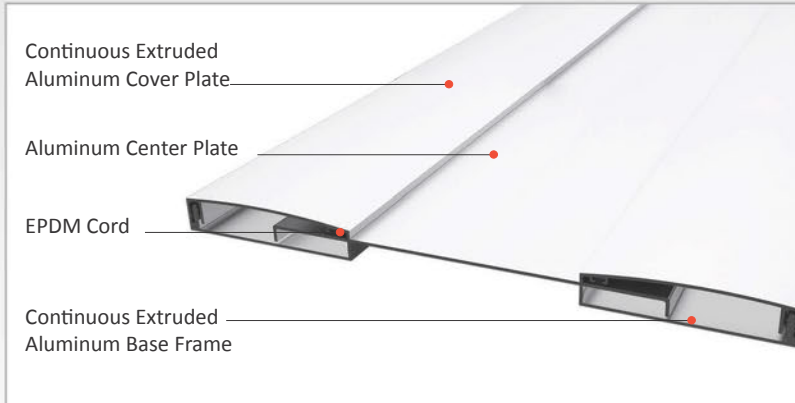

AS A155 profile is designed for wall & ceiling applications at indoor areas as well as exterior wall applications. It functions as a seismic profile and gives a decorative aspect with invisible screwing system. Base frames of the profile are fixed on the surface at both sides and the movable center plate meets the displacements. It can be used as surface or flush mounted. EPDM Cord placed between cover and center plates tighten the plates and eliminate metal stroking noise. For exterior applications, please inform Asteknik before placing an order.

- Application Areas** : Indoor & Outdoor / Wall & Ceiling
- Ideal for** : Airports, Shopping Malls, Residences, Hospitals, Hotels, Commercial & Public Buildings etc.
- Material** : Anodized Aluminum, EPDM Cord
- Aluminum Alloy** : 6063 AA-USA / EN AW 6063
- Optional Supplies** : Fire Barrier, Waterproof EPDM membrane

Note: Please ask for different sizes  
 AS A155L series' center plates are manufactured from aluminum sheet

 AS A155L 200  
 H16V

 AS A155 200  
 H16K

Profil No Profile Number	AS A155L 200	AS A155 200K
Fb (mm)	200	200
H (mm) yaklaşık approx.	16	16
W± (mm) yaklaşık approx.	±35	±35
Renk Color	Alüminyum Orta ve Üst Kapak: Elokssallı, Alüminyum Bağlantı Elemanı: Natürel, Fitiller: Siyah Aluminum Center and Cover Plate: Anodised, Aluminum Base Frame: Natural, Inserts: Black	
Malzeme Material	Alüminyum, EPDM Kauçuk(siyah) Aluminum, EPDM Rubber(black)	
Standart Uzunluk Standard Length	3	