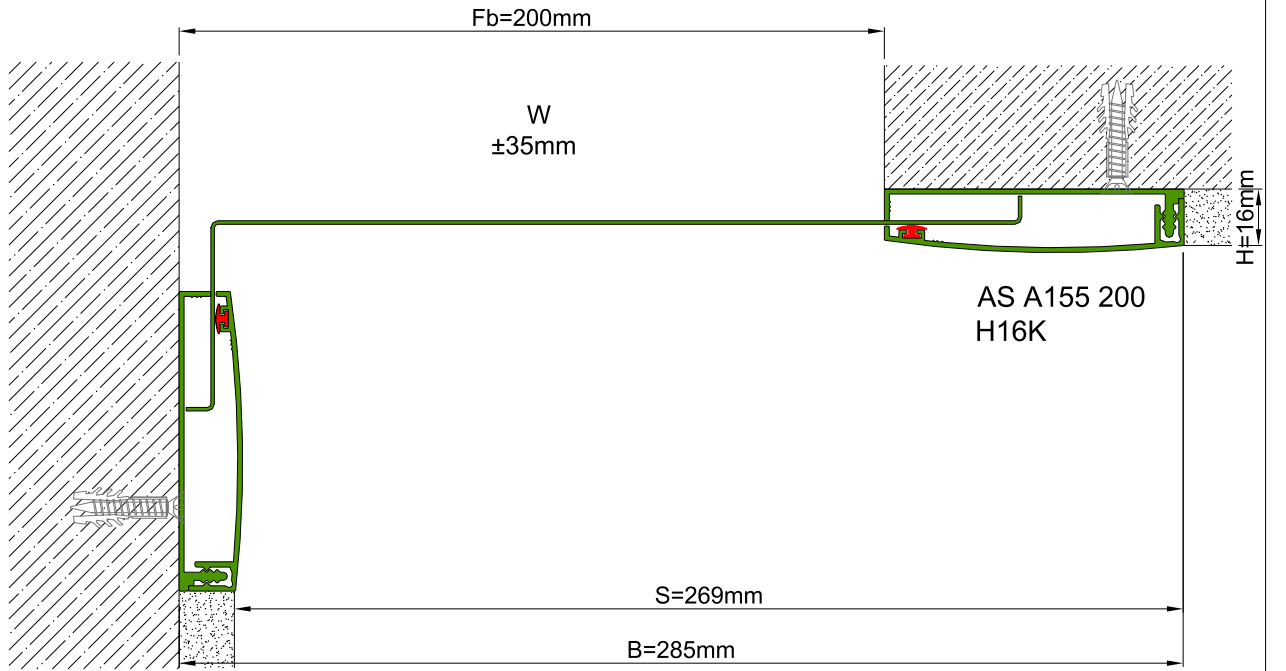

AS A155 profile is designed for wall & ceiling applications at indoor areas as well as exterior wall applications. It functions as a seismic profile and gives a decorative aspect with invisible screwing system. Base frames of the profile are fixed on the surface at both sides and the movable center plate meets the displacements. It can be used as surface or flush mounted. EPDM Cord placed between cover and center plates tighten the plates and eliminate metal stroking noise. For exterior applications, please inform Asteknik before placing an order.

**SEISMIC**

\* Visuals are representative and the profile configuration may differ depending on the characteristics requested.

LOCATION	MODEL	GAP (Fb) mm	HEIGHT (H) MM	OVERALL WIDTH (B) mm	VISIBLE WIDTH (S) mm	MOVEMENT (W) mm	LOAD CAPACITY	STANDARD LENGTH (mt)
Wall to Wall	AS A155L-050	50	16	220	220	+70/-50	N/A	3
	AS A155-050	50	16	220	220	+70/-50	N/A	3
	AS A155L-080	80	16	250	250	+70/-75	N/A	3
	AS A155L-100	100	16	270	270	+70/-75	N/A	3
	AS A155-100	100	16	270	270	+70/-75	N/A	3
	AS A155L-150	150	16	320	320	±35	N/A	3
	AS A155-150	150	16	320	320	+70/-75	N/A	3
	AS A155L-200	200	16	370	370	±35	N/A	3
	AS A155L-250	250	16	420	420	±35	N/A	3
	AS A155L-300	300	16	470	470	±35	N/A	3

Note: Please ask for different sizes  
 AS A155L series' center plates are manufactured from aluminum sheet

 AS A155L 200  
 H16V

 AS A155 200  
 H16K

Profil No Profile Number	AS A155L 200	AS A155 200K
Fb (mm)	200	200
H (mm) yaklaşık approx.	16	16
W± (mm) yaklaşık approx.	±35	±35
Renk Color	Alüminyum Orta ve Üst Kapak: Elokssallı, Alüminyum Bağlantı Elemanı: Natürel, Fitiller: Siyah Aluminum Center and Cover Plate: Anodised, Aluminum Base Frame: Natural, Inserts: Black	
Malzeme Material	Alüminyum, EPDM Kauçuk(siyah) Aluminum, EPDM Rubber(black)	
Standart Uzunluk Standard Length	3	