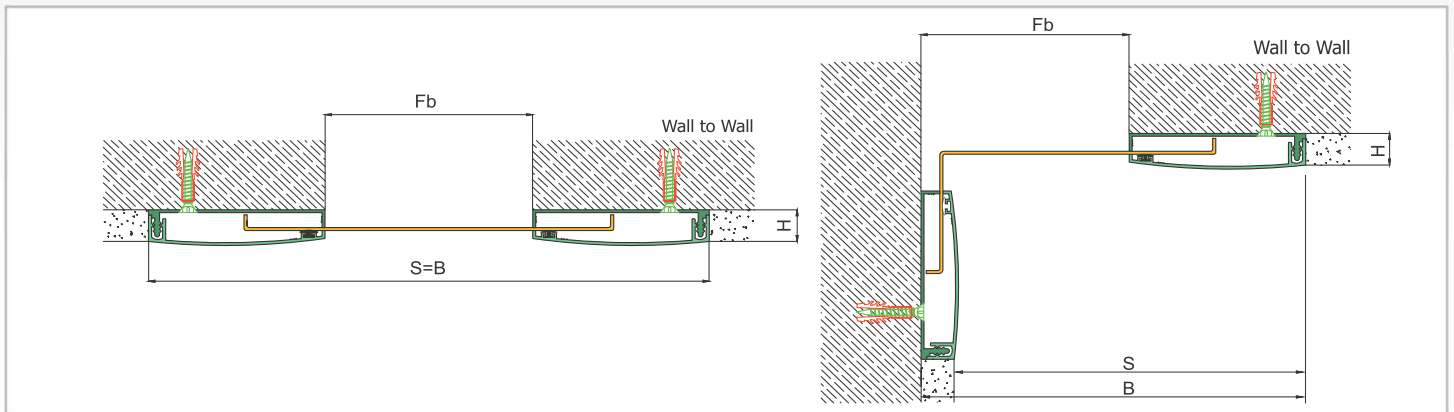

AS A155 profile is designed for wall & ceiling applications at indoor areas as well as exterior wall applications. It functions as a seismic profile and gives a decorative aspect with invisible screwing system. Base frames of the profile are fixed on the surface at both sides and the movable center plate meets the displacements. It can be used as surface or flush mounted. EPDM Cord placed between cover and center plates tighten the plates and eliminate metal stroking noise. For exterior applications, please inform Asteknik before placing an order.

**SEISMIC**

\* Visuals are representative and the profile configuration may differ depending on the characteristics requested.

LOCATION	MODEL	GAP (Fb) mm	HEIGHT (H) MM	OVERALL WIDTH (B) mm	VISIBLE WIDTH (S) mm	MOVEMENT (W) mm	LOAD CAPACITY	STANDARD LENGTH (mt)
Wall to Wall	AS A155L-050	50	16	220	220	+70/-50	N/A	3
	AS A155-050	50	16	220	220	+70/-50	N/A	3
	AS A155L-080	80	16	250	250	+70/-75	N/A	3
	AS A155L-100	100	16	270	270	+70/-75	N/A	3
	AS A155-100	100	16	270	270	+70/-75	N/A	3
	AS A155L-150	150	16	320	320	±35	N/A	3
	AS A155-150	150	16	320	320	+70/-75	N/A	3
	AS A155L-200	200	16	370	370	±35	N/A	3
	AS A155L-250	250	16	420	420	±35	N/A	3
	AS A155L-300	300	16	470	470	±35	N/A	3

Note: Please ask for different sizes  
 AS A155L series' center plates are manufactured from aluminum sheet

 AS A155L 200  
 H16V

 AS A155 200  
 H16K

Profil No Profile Number	AS A155L 200	AS A155 200K
Fb (mm)	200	200
H (mm) yaklaşık approx.	16	16
W± (mm) yaklaşık approx.	±35	±35
Renk Color	Alüminyum Orta ve Üst Kapak: Elokssallı, Alüminyum Bağlantı Elemanı: Natürel, Fitiller: Siyah Aluminum Center and Cover Plate: Anodised, Aluminum Base Frame: Natural, Inserts: Black	
Malzeme Material	Alüminyum, EPDM Kauçuk(siyah) Aluminum, EPDM Rubber(black)	
Standart Uzunluk Standard Length	3	